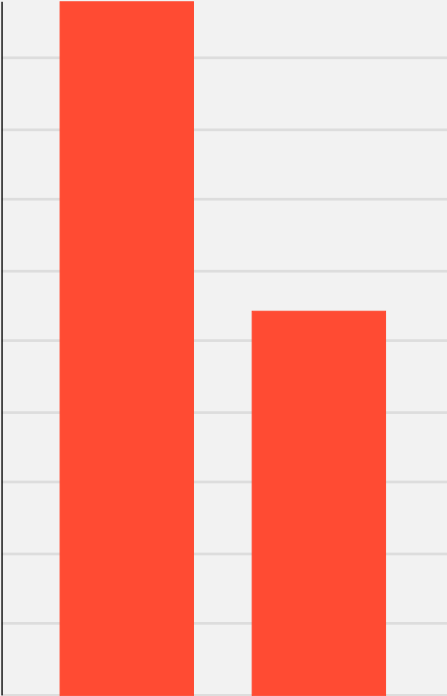

Category: Transport

Transport has an emission of 7625,8

Transport

36,2% of total

7,6 t. CO2e

- Benizn bil 4.9 t
- Diesel bil 2.7 t