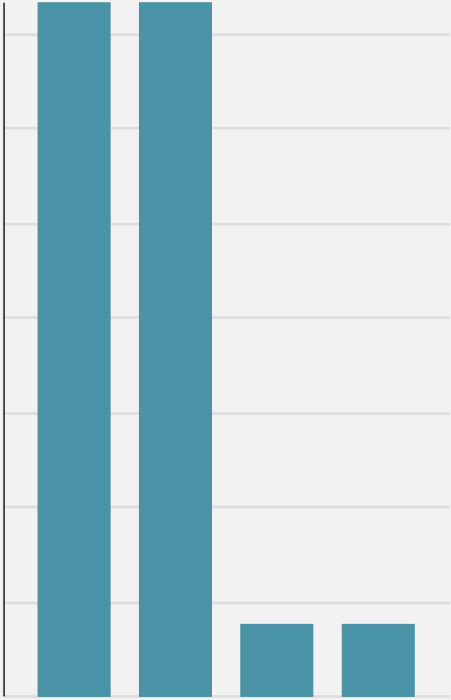

Category: Fly

Fly has an emission of 8098,0

Fly

38,5% of total

8,1 t. CO2e

- Kbh - Porto 3.7 t
- Porto - Kbh 3.7 t
- BP - Kbh 0.4 t
- Kbh - BP 0.4 t

Category: Transport

Transport has an emission of 7625,8